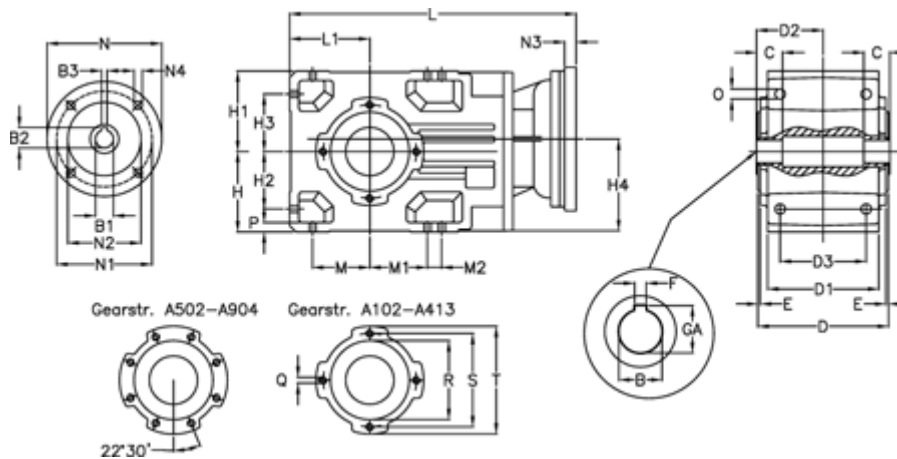

Article number: 29600321664225
 Description: Bevel helical gearbox
 A303UH40-216,6-P71B5

Measures

B = 40	D3 = 95	H3 = 63.0	N1 = 130	S = 115
B1 = 14	Description = A303UH40-xx-P71 B5	H4 = 108.5	N2 = 110	T = 140
B2 = 16.3	E = 3.0	L = 390.5	N3 = 0	
B3 = 5	F = 12	L1 = 90	N4 = M8x16	
C = 25	GA = 43.3	M = 63.0	O = 12.0	
D = 156	H = 90	M1 = 63.0	P = 11	
D1 = 130	H1 = 90	M2 = 22	Q = M8x15	
D2 = 80.0	H2 = 63.0	N = 160	R = 95	